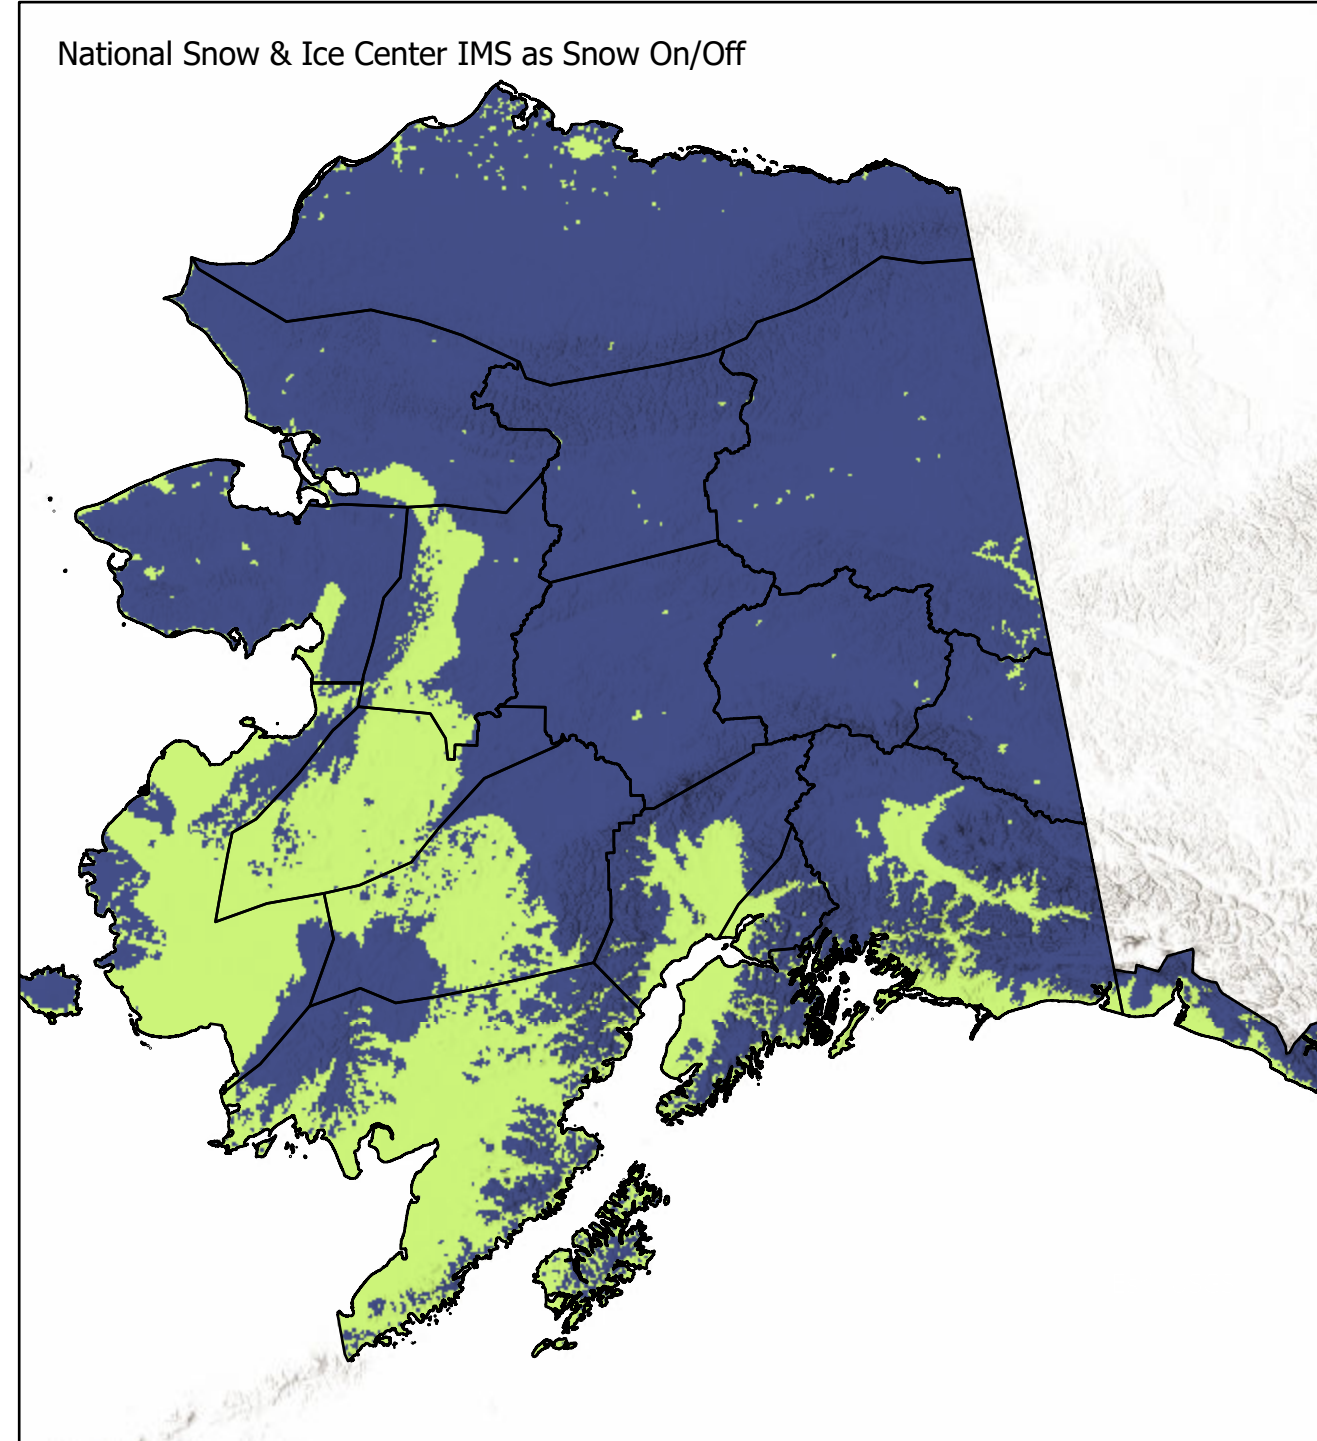

# Day Zero (Yesterday) Snow Status

- PSA Boundary
- Snow Free
- Snow Present

SPoRT Snow Depth as Snow On/Off

National Snow & Ice Center IMS as Snow On/Off

10/26/2021