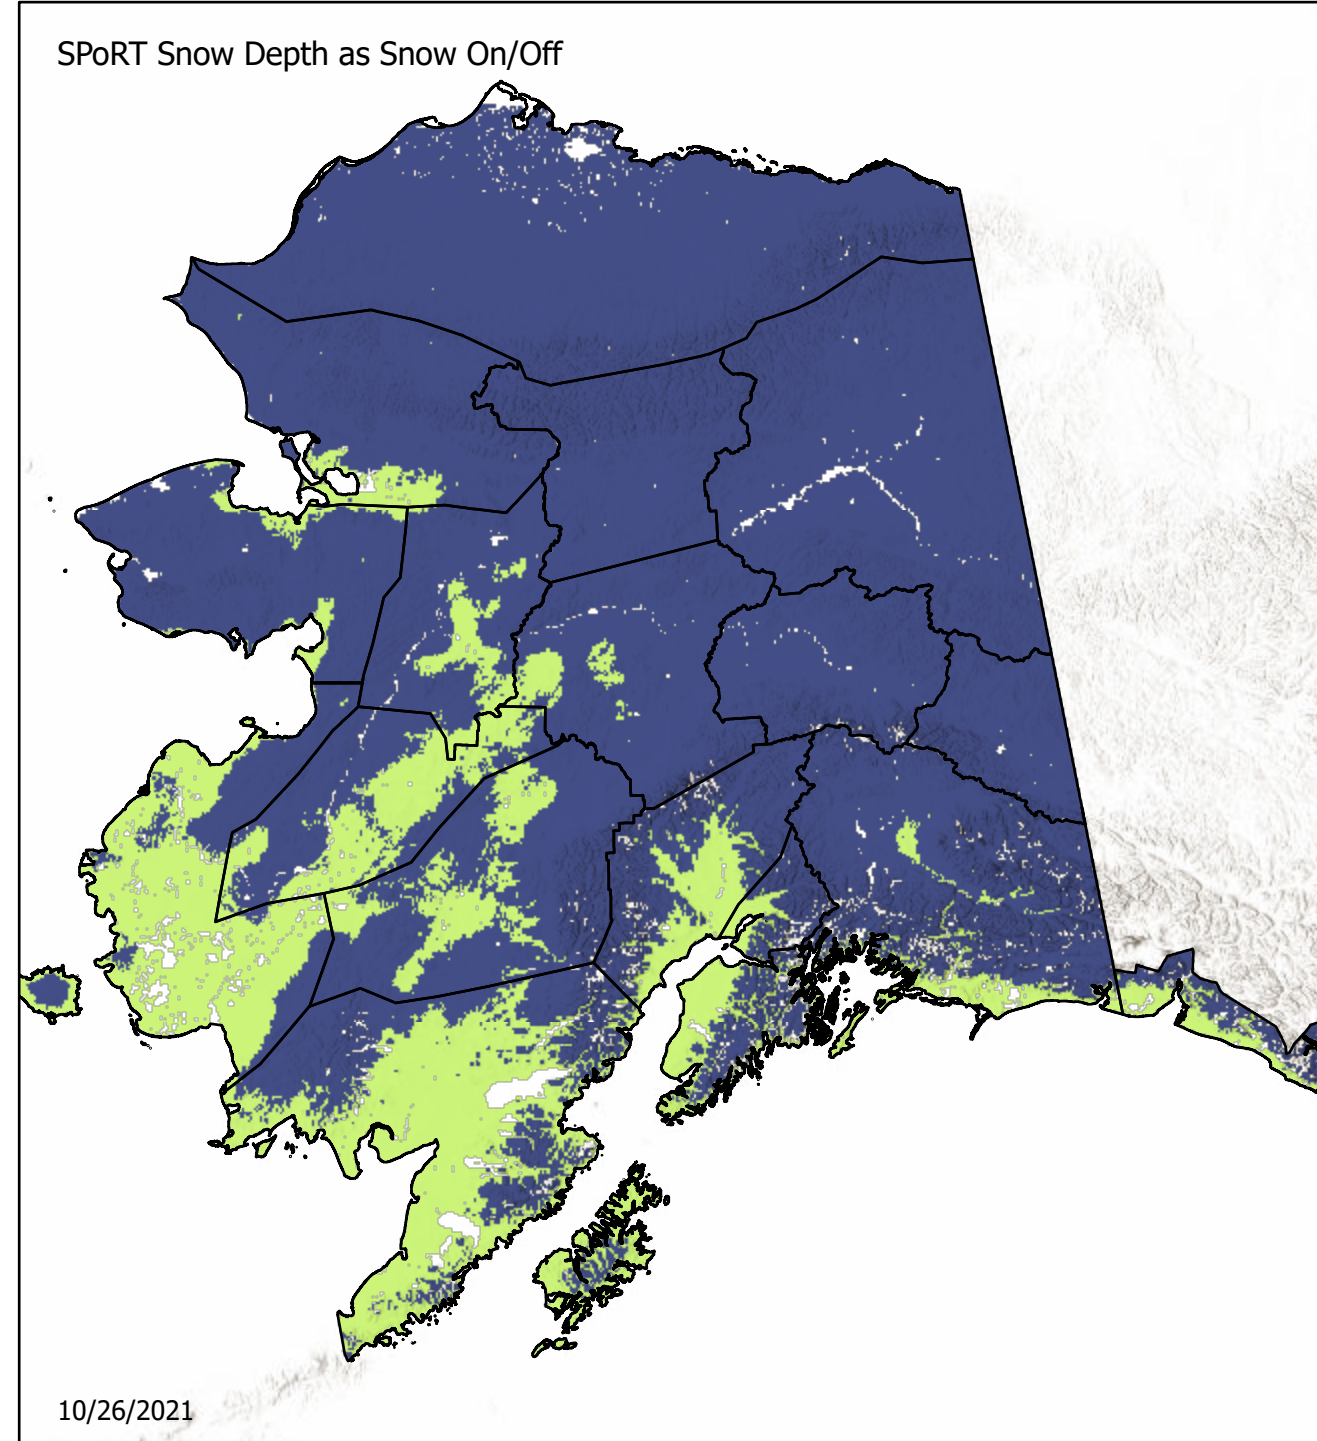

# Day Zero (Yesterday) Snow Status

- PSA Boundary
- Snow Free
- Snow Present

SPoRT Snow Depth as Snow On/Off

National Snow & Ice Center IMS as Snow On/Off

10/26/2021