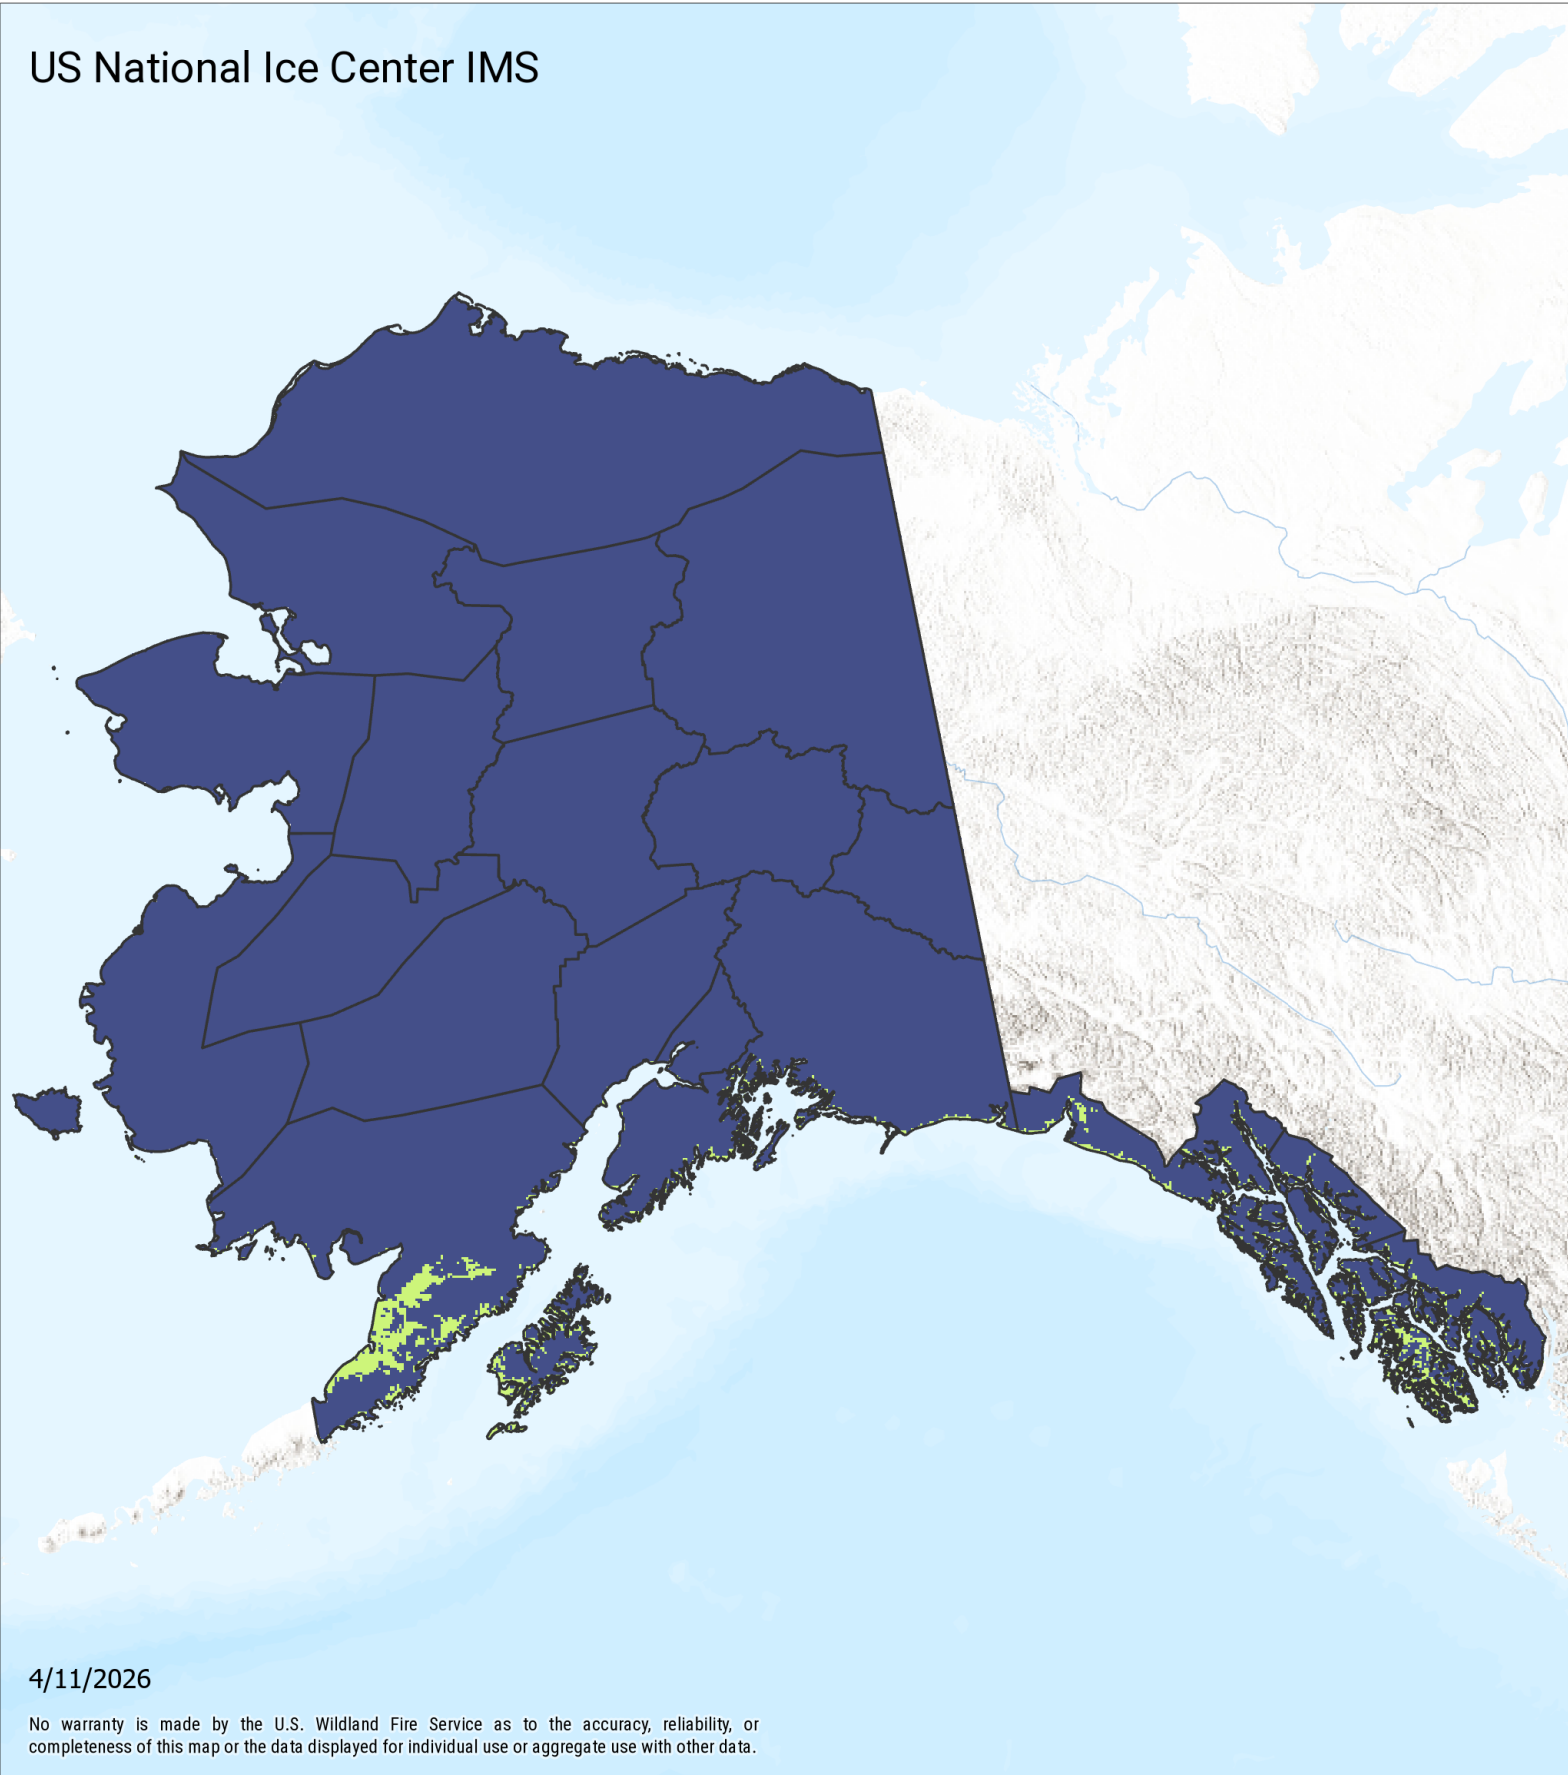

US National Ice Center IMS

4/11/2026

No warranty is made by the U.S. Wildland Fire Service as to the accuracy, reliability, or completeness of this map or the data displayed for individual use or aggregate use with other data.

NASA AK-Land Information System