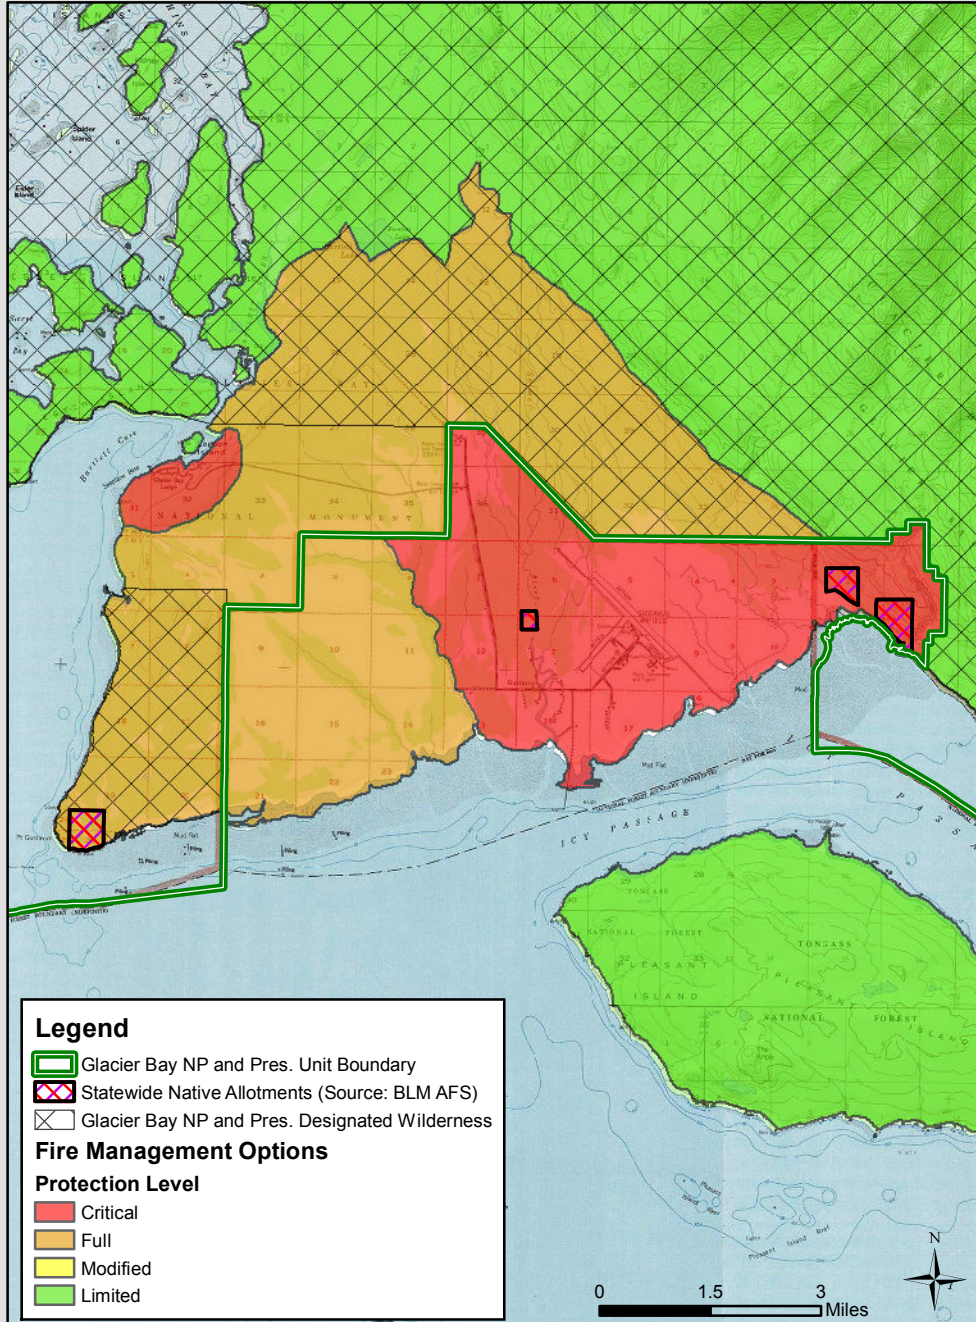

# 2018 Fire Management Option Change: Bartlett Cove - Gustavus Area Glacier Bay National Park and Preserve

Alaska Region  
National Park Service  
U.S. Department of the Interior

2017 Wildland Fire Management Options

2018 Wildland Fire Management Options