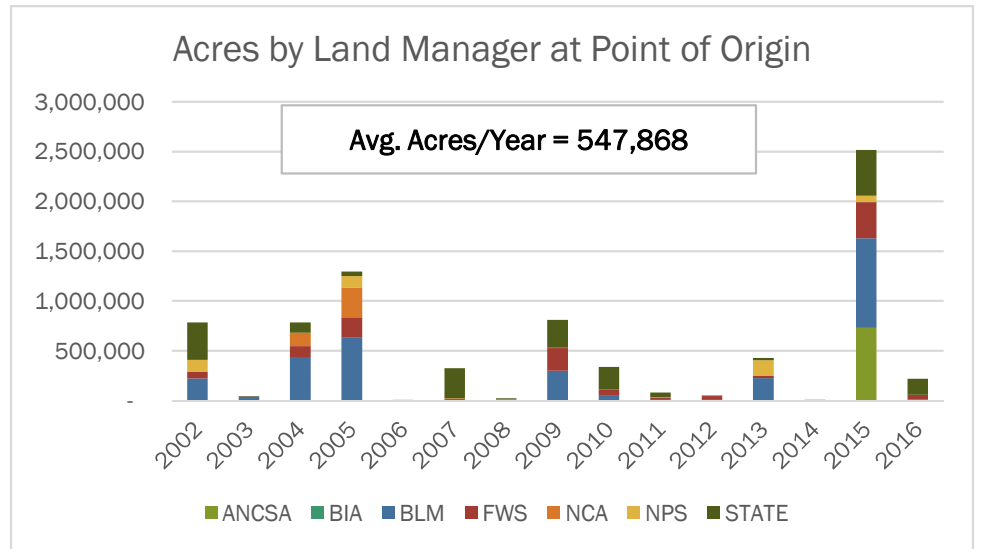

Tanana Zone - A View

Acres Protected by Land Manager

ANCSA	4,987,757	11%	BLM	8,726,804	20%	NPS	11,901,037	27%	FWS	3,500,841	8%
BIA	54,347	0%	DOD	5,310	0%	STATE	15,150,011	34%			

Tanana Zone - A View

Time of Reported Ignitions

Reported Ignitions by Day and Year

2002 2003 2004 2005 2006 2007 2008 2009 2010 2011 2012 2013 2014 2015

2002-2016