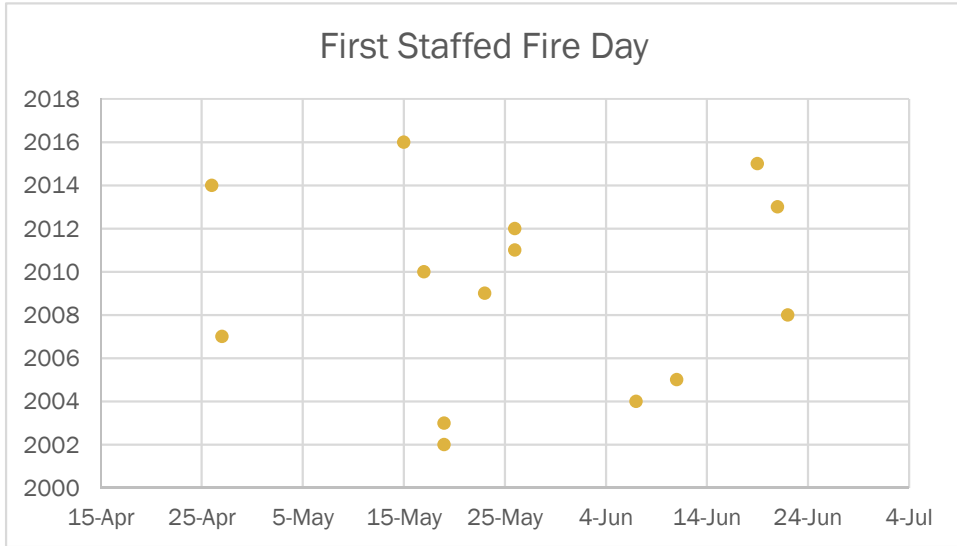

Tanana Zone - A View

Acres Protected by Land Manager

ANCSA	4,987,757	11%	BLM	8,726,804	20%	NPS	11,901,037	27%	FWS	3,500,841	8%
BIA	54,347	0%	DOD	5,310	0%	STATE	15,150,011	34%			

Tanana Zone - A View

Time of Reported Ignitions

Reported Ignitions by Day and Year

2002 2003 2004 2005 2006 2007 2008 2009 2010 2011 2012 2013 2014 2015

2002-2016