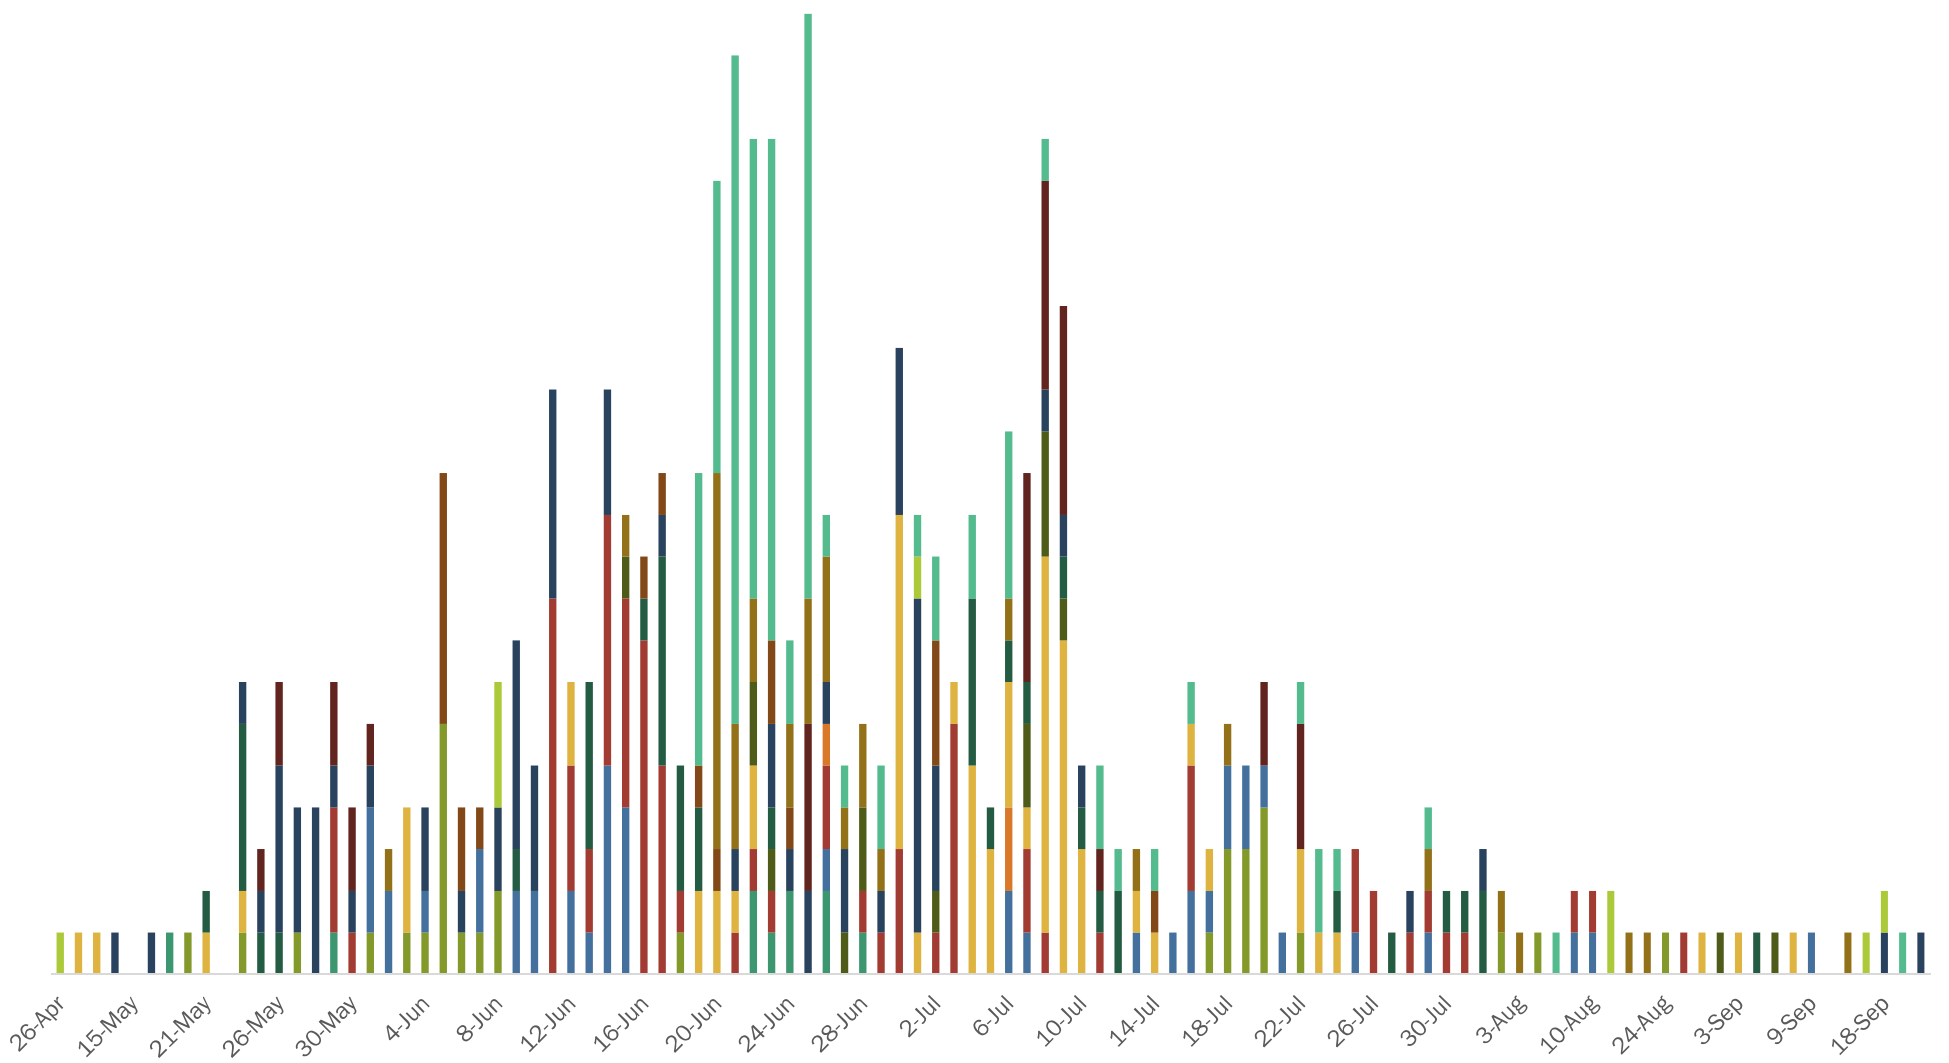

Tanana Zone - A View

Acres Protected by Land Manager

ANCSA	4,987,757	11%	BLM	8,726,804	20%	NPS	11,901,037	27%	FWS	3,500,841	8%
BIA	54,347	0%	DOD	5,310	0%	STATE	15,150,011	34%			

Tanana Zone - A View

Time of Reported Ignitions

Reported Ignitions by Day and Year

2002 2003 2004 2005 2006 2007 2008 2009 2010 2011 2012 2013 2014 2015

2002-2016