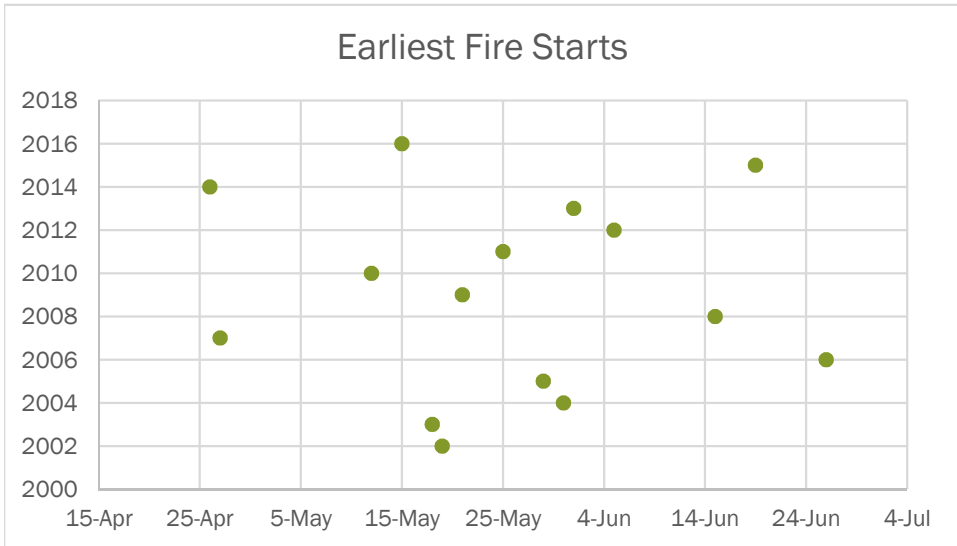

Tanana Zone - A View

Acres Protected by Land Manager

ANCSA	4,987,757	11%	BLM	8,726,804	20%	NPS	11,901,037	27%	FWS	3,500,841	8%
BIA	54,347	0%	DOD	5,310	0%	STATE	15,150,011	34%			

Tanana Zone - A View

Time of Reported Ignitions

Reported Ignitions by Day and Year

2002 2003 2004 2005 2006 2007 2008 2009 2010 2011 2012 2013 2014 2015

2002-2016