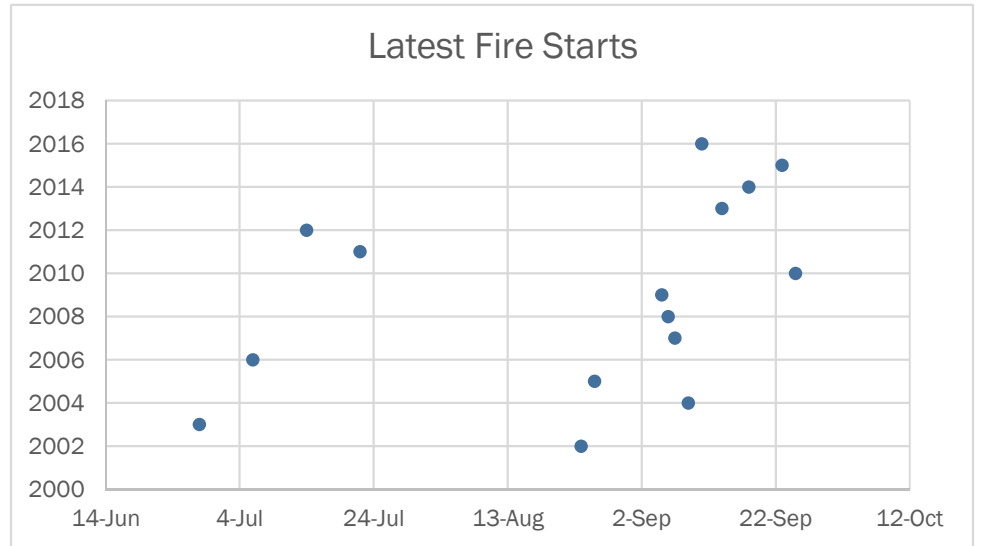

Tanana Zone - A View

Acres Protected by Land Manager

ANCSA	4,987,757	11%	BLM	8,726,804	20%	NPS	11,901,037	27%	FWS	3,500,841	8%
BIA	54,347	0%	DOD	5,310	0%	STATE	15,150,011	34%			

Tanana Zone - A View

Time of Reported Ignitions

Reported Ignitions by Day and Year

2002 2003 2004 2005 2006 2007 2008 2009 2010 2011 2012 2013 2014 2015

2002-2016