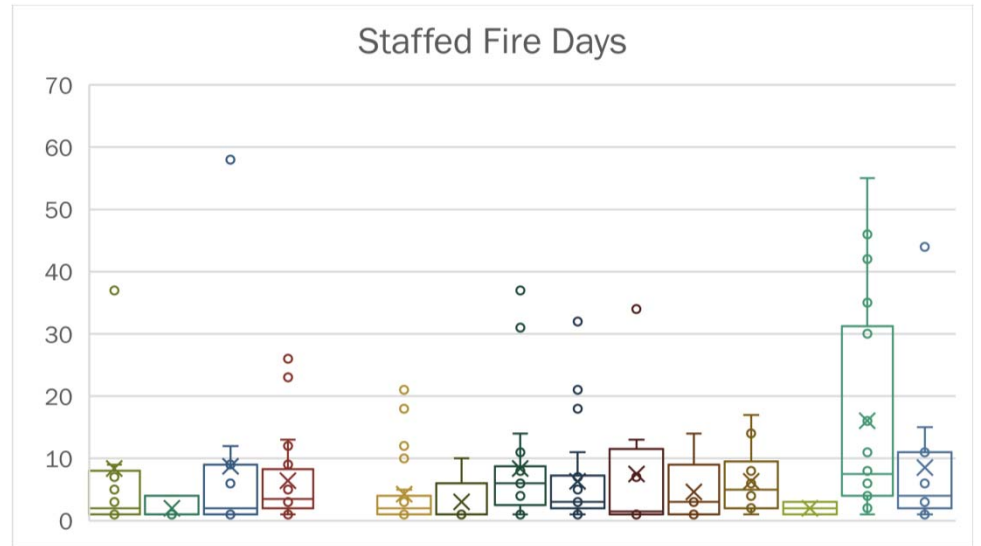

Tanana Zone - A View

Acres Protected by Land Manager

ANCSA	4,987,757	11%	BLM	8,726,804	20%	NPS	11,901,037	27%	FWS	3,500,841	8%
BIA	54,347	0%	DOD	5,310	0%	STATE	15,150,011	34%			

Tanana Zone - A View

Time of Reported Ignitions

Reported Ignitions by Day and Year

2002 2003 2004 2005 2006 2007 2008 2009 2010 2011 2012 2013 2014 2015

2002-2016