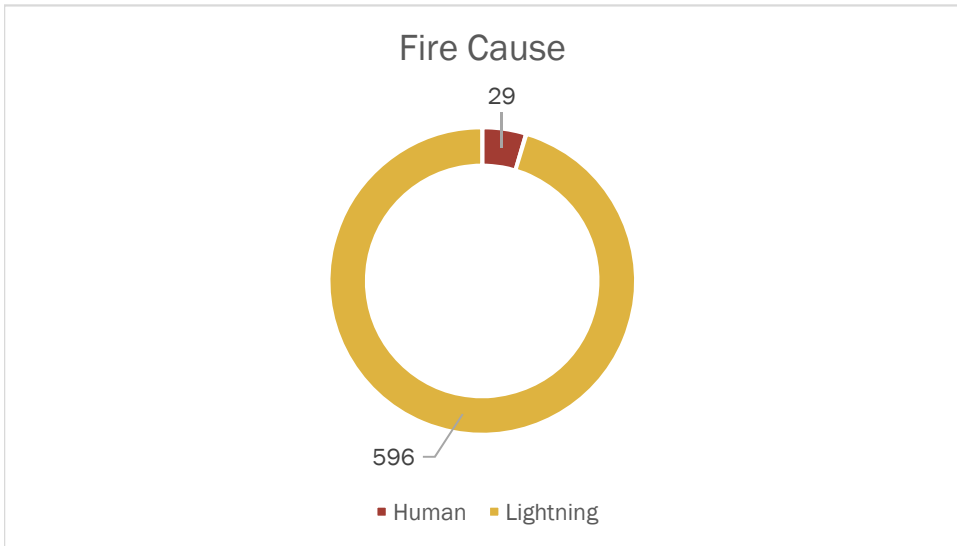

Tanana Zone - A View

Acres Protected by Land Manager

ANCSA	4,987,757	11%	BLM	8,726,804	20%	NPS	11,901,037	27%	FWS	3,500,841	8%
BIA	54,347	0%	DOD	5,310	0%	STATE	15,150,011	34%			

Tanana Zone - A View

Time of Reported Ignitions

Reported Ignitions by Day and Year

2002 2003 2004 2005 2006 2007 2008 2009 2010 2011 2012 2013 2014 2015

2002-2016