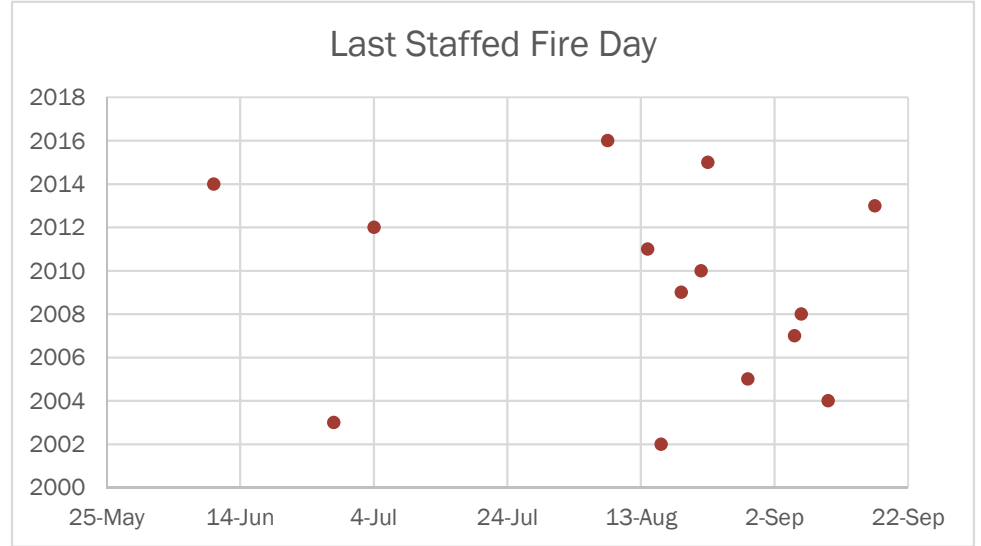

Tanana Zone - A View

Acres Protected by Land Manager

ANCSA	4,987,757	11%	BLM	8,726,804	20%	NPS	11,901,037	27%	FWS	3,500,841	8%
BIA	54,347	0%	DOD	5,310	0%	STATE	15,150,011	34%			

Tanana Zone - A View

Time of Reported Ignitions

Reported Ignitions by Day and Year

2002 2003 2004 2005 2006 2007 2008 2009 2010 2011 2012 2013 2014 2015

2002-2016