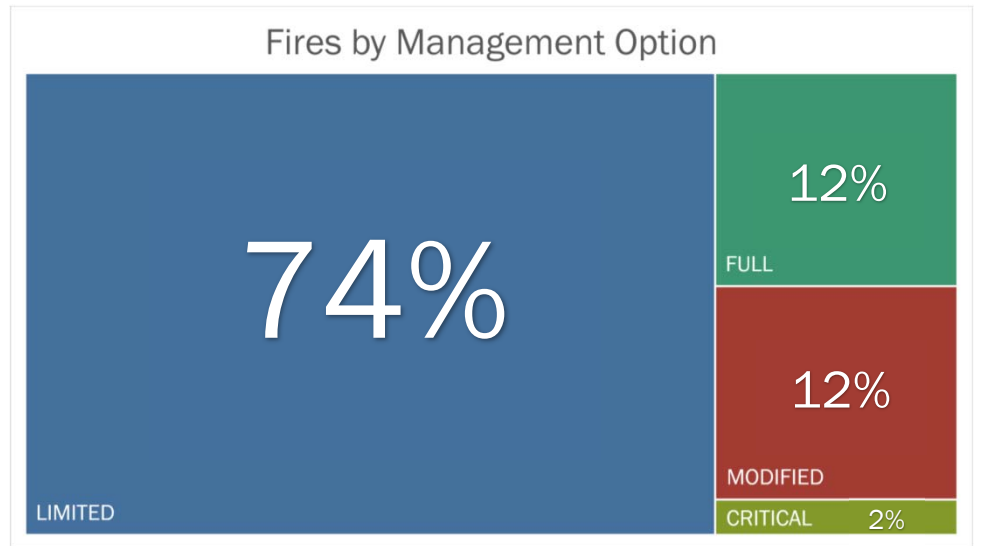

Tanana Zone - A View

Acres Protected by Land Manager

ANCSA	4,987,757	11%	BLM	8,726,804	20%	NPS	11,901,037	27%	FWS	3,500,841	8%
BIA	54,347	0%	DOD	5,310	0%	STATE	15,150,011	34%			

Tanana Zone - A View

Time of Reported Ignitions

Reported Ignitions by Day and Year

2002 2003 2004 2005 2006 2007 2008 2009 2010 2011 2012 2013 2014 2015

2002-2016