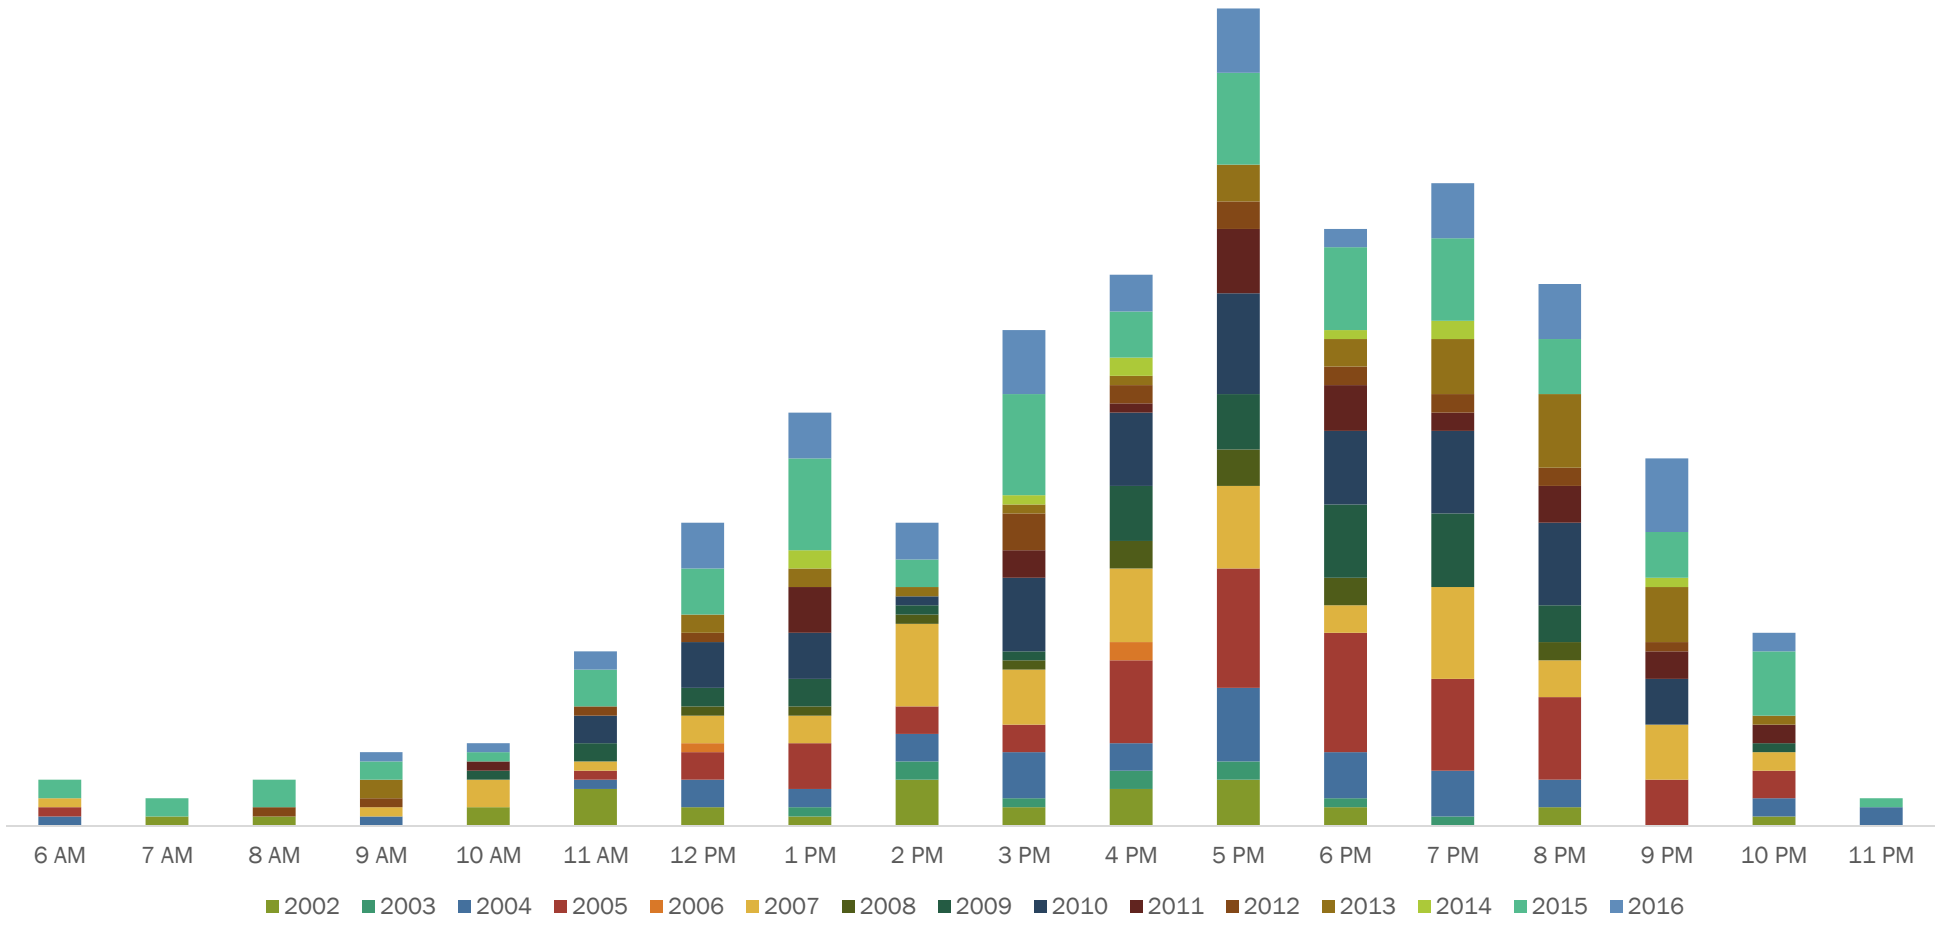

Tanana Zone - A View

Acres Protected by Land Manager

ANCSA	4,987,757	11%	BLM	8,726,804	20%	NPS	11,901,037	27%	FWS	3,500,841	8%
BIA	54,347	0%	DOD	5,310	0%	STATE	15,150,011	34%			

Tanana Zone - A View

Time of Reported Ignitions

Reported Ignitions by Day and Year

2002 2003 2004 2005 2006 2007 2008 2009 2010 2011 2012 2013 2014 2015

2002-2016