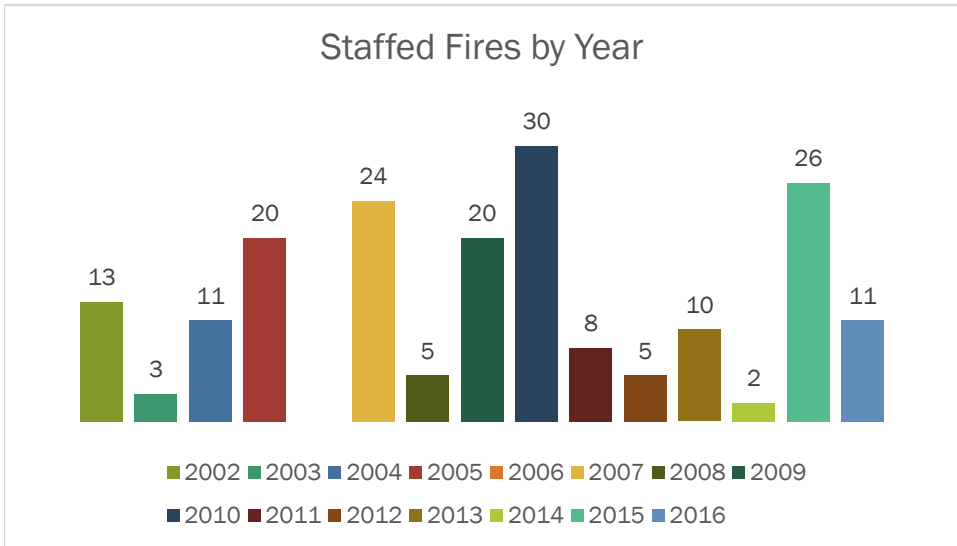

Tanana Zone - A View

Acres Protected by Land Manager

ANCSA	4,987,757	11%	BLM	8,726,804	20%	NPS	11,901,037	27%	FWS	3,500,841	8%
BIA	54,347	0%	DOD	5,310	0%	STATE	15,150,011	34%			

Tanana Zone - A View

Time of Reported Ignitions

Reported Ignitions by Day and Year

2002 2003 2004 2005 2006 2007 2008 2009 2010 2011 2012 2013 2014 2015

2002-2016