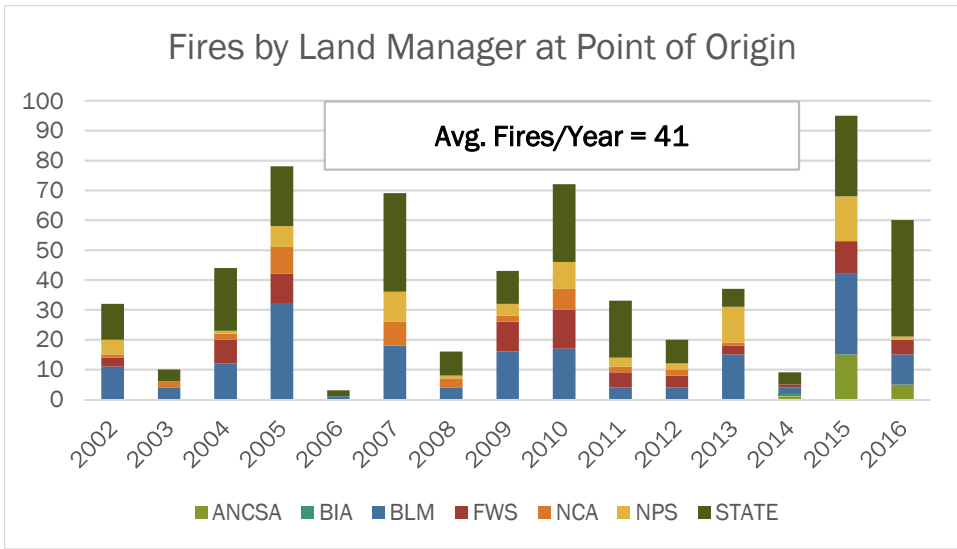

Tanana Zone - A View

Acres Protected by Land Manager

ANCSA	4,987,757	11%	BLM	8,726,804	20%	NPS	11,901,037	27%	FWS	3,500,841	8%
BIA	54,347	0%	DOD	5,310	0%	STATE	15,150,011	34%			

Tanana Zone - A View

Time of Reported Ignitions

Reported Ignitions by Day and Year

2002 2003 2004 2005 2006 2007 2008 2009 2010 2011 2012 2013 2014 2015

2002-2016