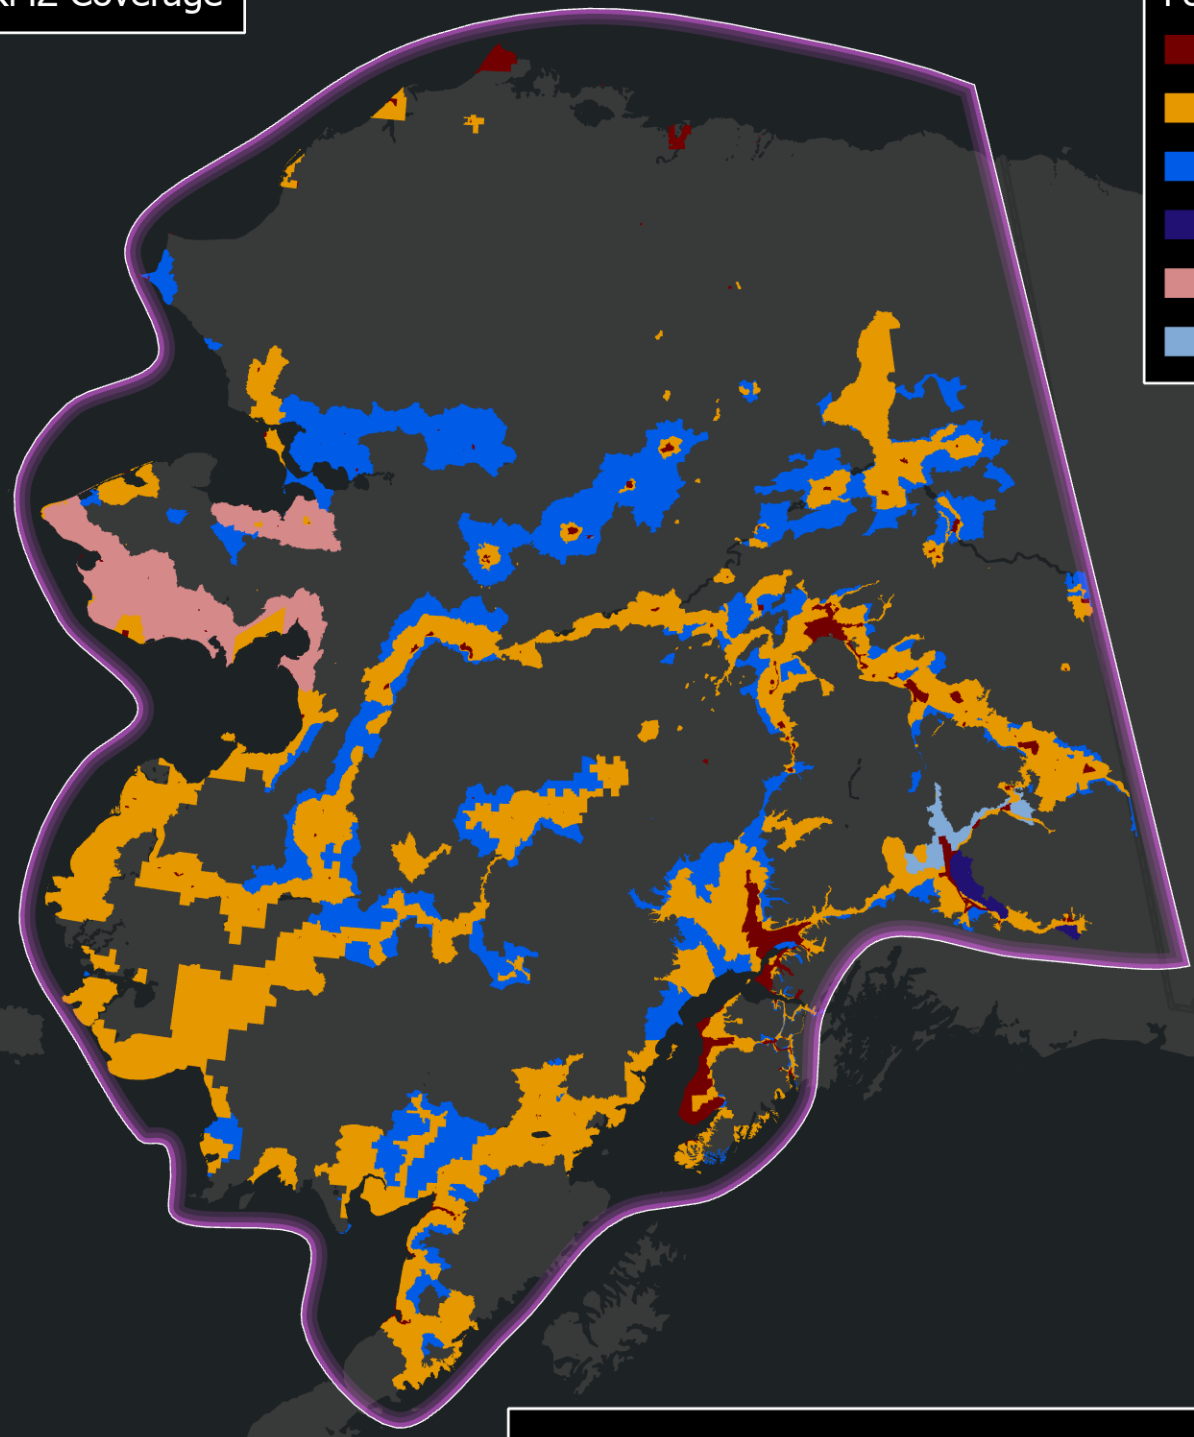

ForeFlight IA Options KMZ Coverage

ForeFlight Options KMZ

- Critical
- Full
- Modified Jul 10
- Modified Aug 10
- Modified Aug 20
- M Sep 30

NOTE: Limited Protection polygons are excluded.