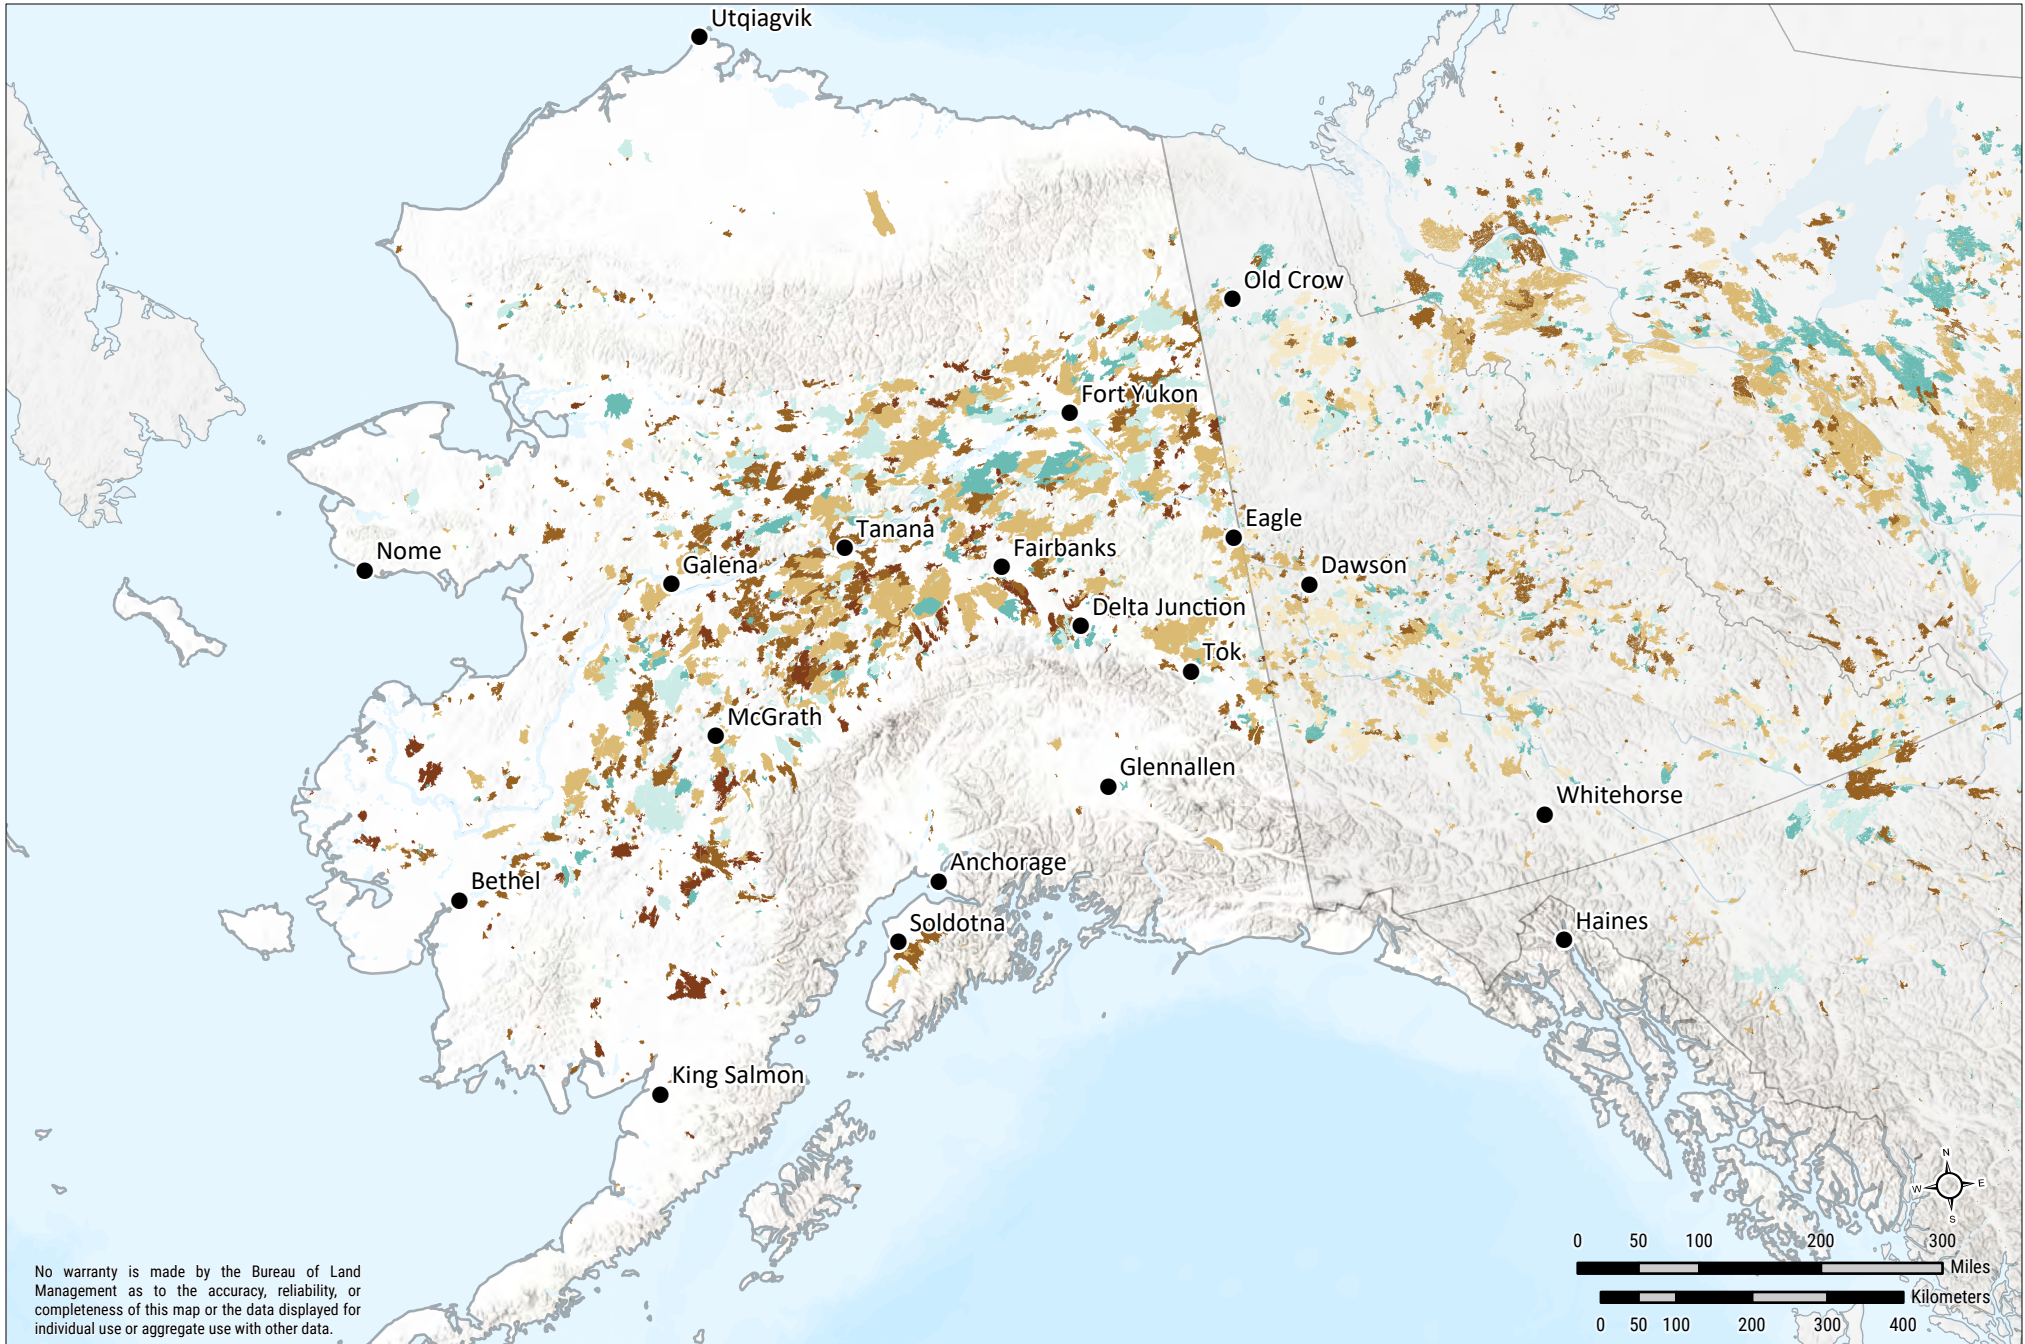

Alaska and Neighboring Territories Wildland Fire History, 1980 - 2024.

Bureau of Land Management
Alaska Fire Service
PO Box 35005
Fort Wainwright, AK 99703
(907) 356-5600

6/5/2025

No warranty is made by the Bureau of Land Management as to the accuracy, reliability, or completeness of this map or the data displayed for individual use or aggregate use with other data.