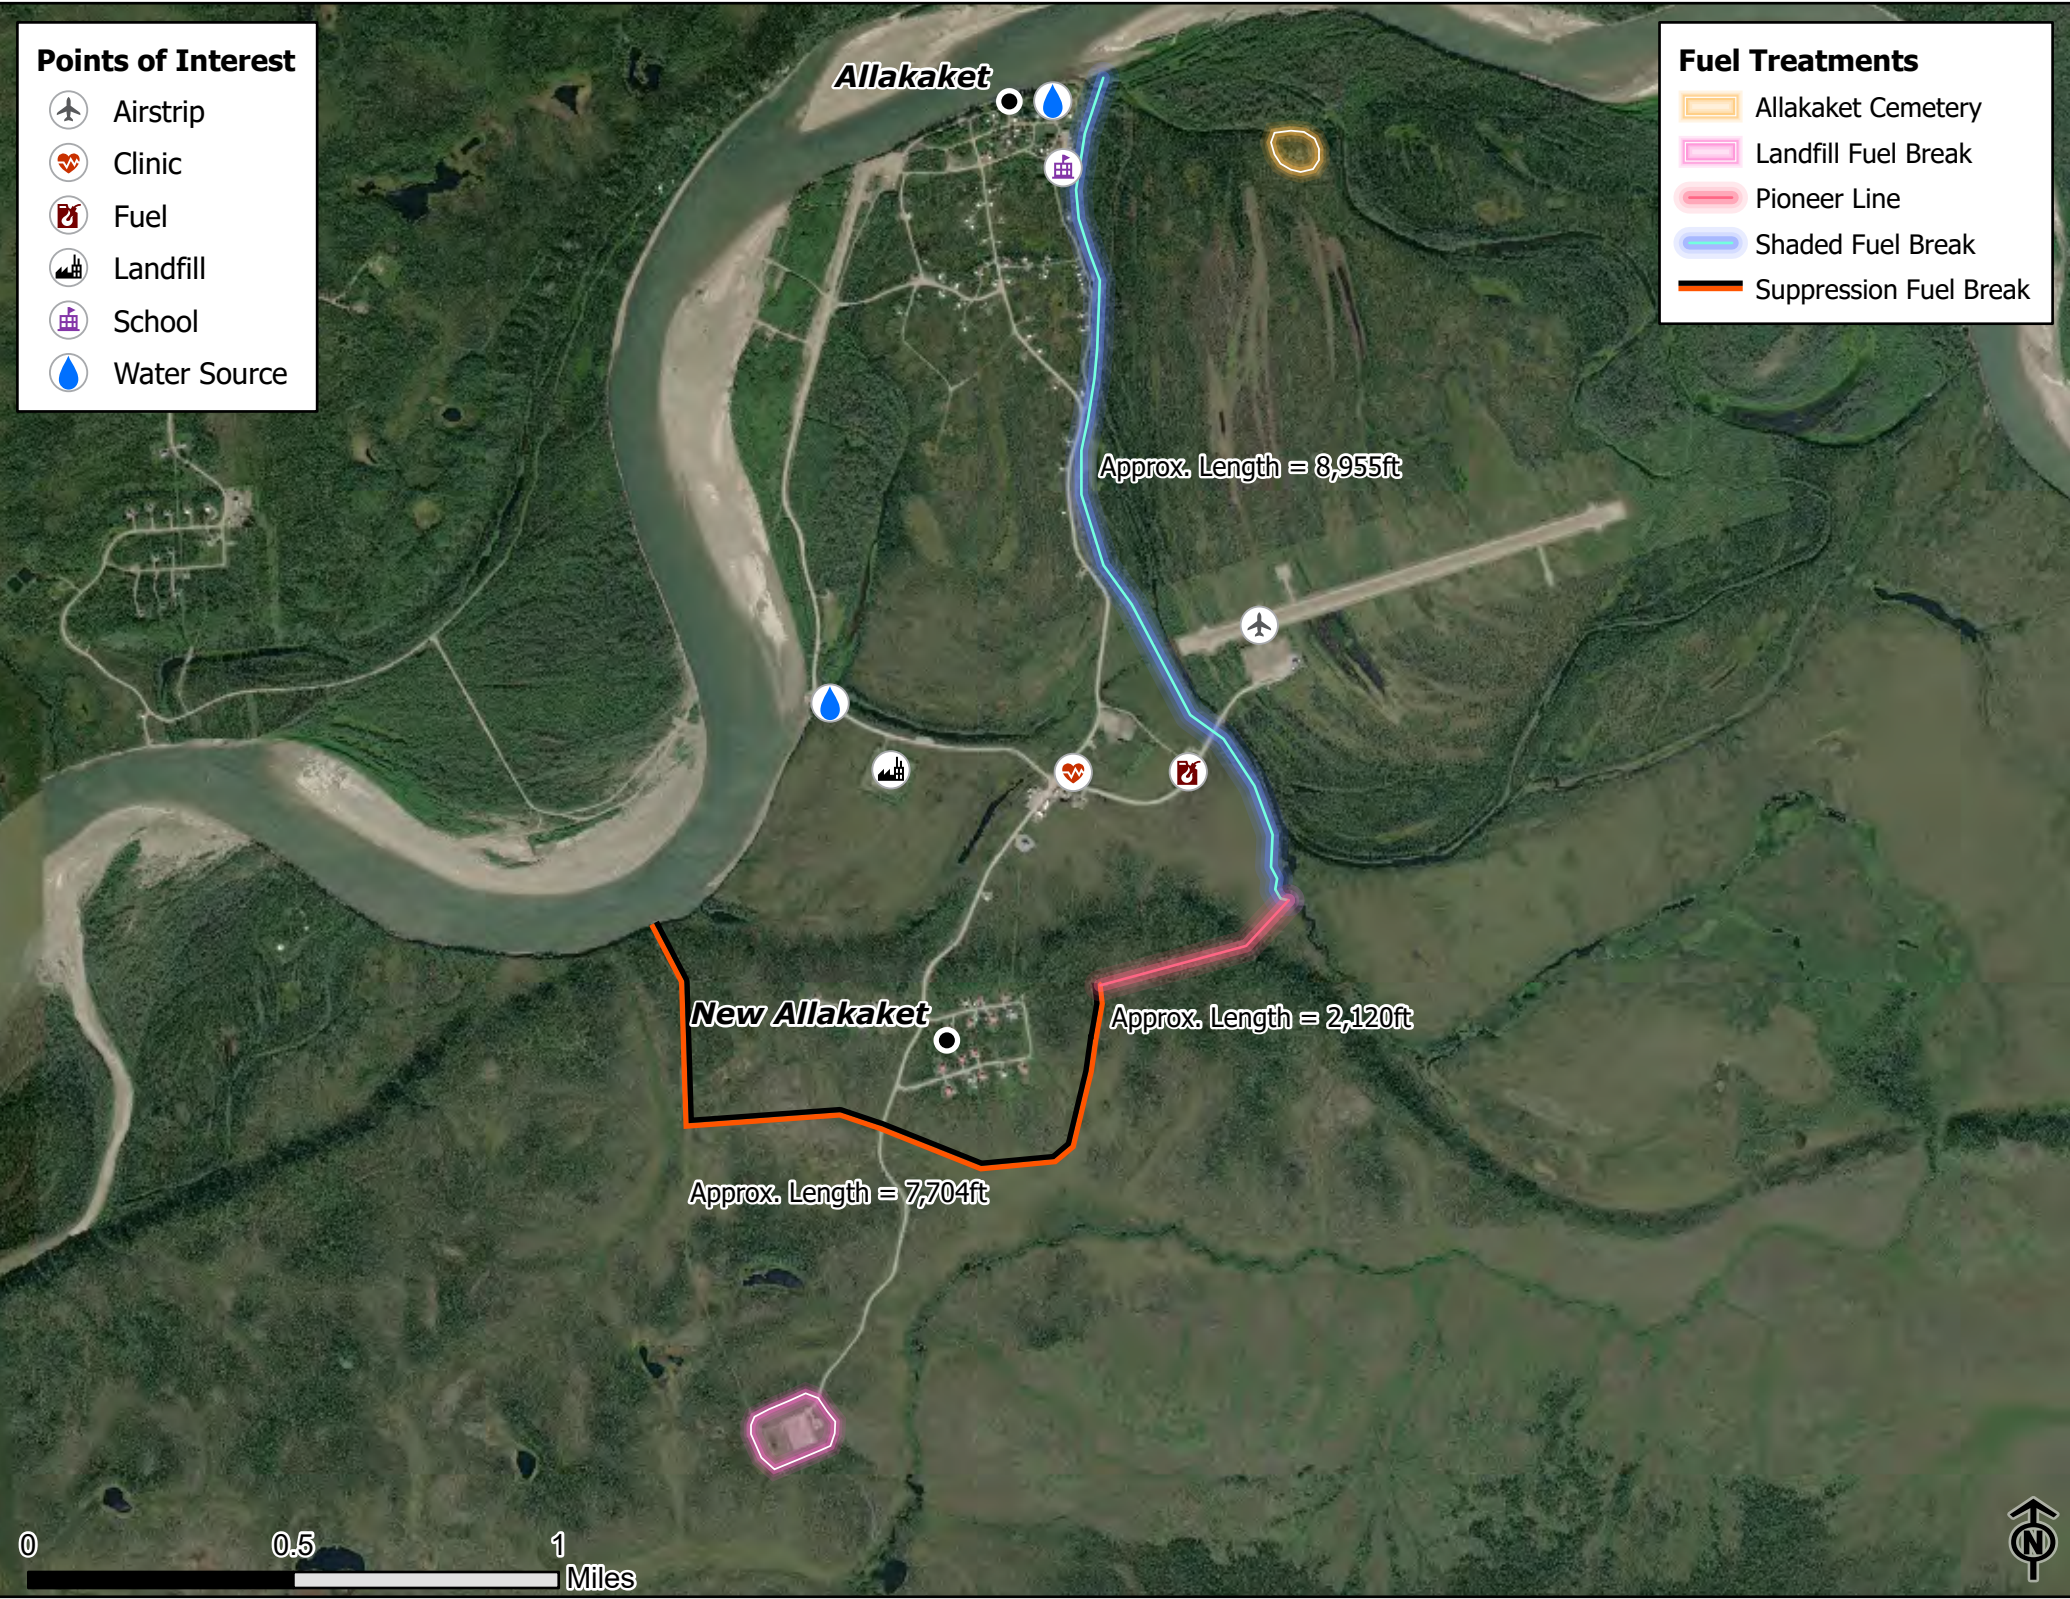

**Points of Interest**

-  Airstrip
-  Clinic
-  Fuel
-  Landfill
-  School
-  Water Source

**Fuel Treatments**

-  Allakaket Cemetery
-  Landfill Fuel Break
-  Pioneer Line
-  Shaded Fuel Break
-  Suppression Fuel Break

*Allakaket*

Approx. Length = 8,955ft

*New Allakaket*

Approx. Length = 2,120ft

Approx. Length = 7,704ft

0 0.5 1 Miles